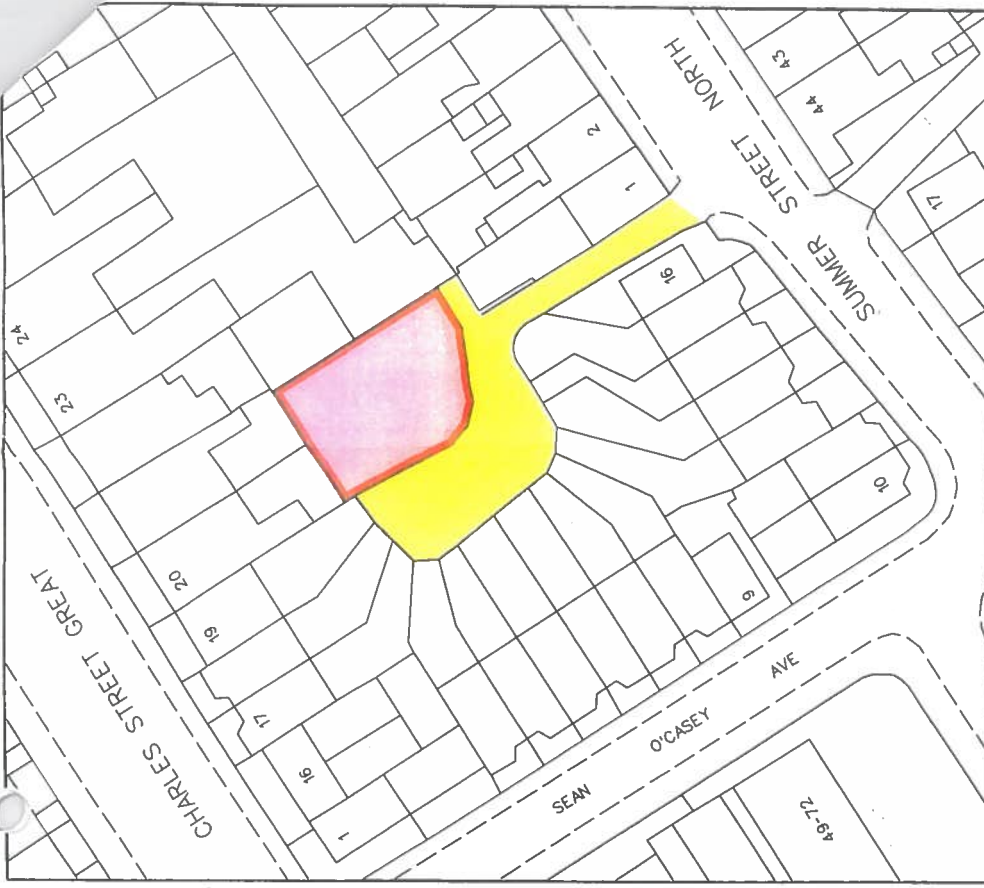

LOCATION MAP Scale 1:1000

LAND AT REAR OF SUMMER STREET NORTH
 2 YEAR LICENCE TO KEVIN DOWNEY AND GARVAN GALLAGHER ON
 BEHALF OF THE SUMMER STREET NORTH RESIDENTS COMMITTEE

-  LICENCE AREA
-  ACCESS TO LICENCE AREA